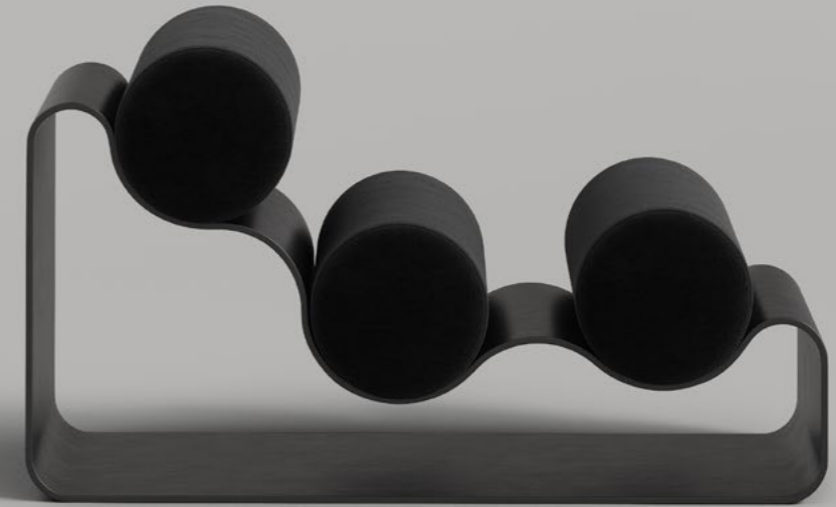

LAMP Medium		
DIMENSIONS	Height Width Depth	115 cm 15 cm 15 cm
PRICE	Solid Alabaster	2500 €

LAMP Tall		
DIMENSIONS	Height Width Depth	190 cm 20 cm 20 cm
PRICE	Solid Alabaster	4500 €

LA PEPINO SERIES

La Pepino is a collection of seating variations, built on the repeating pattern of cylindrical cushions, and supported by an organically shaped base. Every piece comes fully upholstered in customisable fabrics, and plays with the different points of contact between cushion and body.

One variation of the collection (chaise and ottoman) comes with a metal base, which is visually lighter than its plywood counterpart. In this variation only the cushions are upholstered, and depending on the chosen fabric, it becomes suitable for outdoor seating.

TABLE

DIMENSIONS	Height	40 cm
	Width	40 cm
	Depth	40 cm
PRICE	Solid Alabaster	850 €

BENCH

DIMENSIONS

Lenght	140 cm
Height	46 cm
Depth	60 cm

PRICE

Plywood Base	1500 €
--------------	--------

DAYBED

DIMENSIONS

Lenght	210 cm
Height	46 cm
Width	70 cm

PRICE

Plywood Base	3000 €
--------------	--------

CHAISE Plywood Base

DIMENSIONS	Length	112 cm
	Height	60 cm
	Width	70 cm

PRICE	Plywood Base	2000 €
	Set: Chaise + Ottoman	2400 €