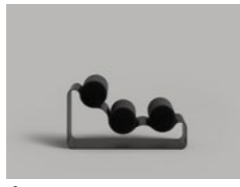

INDEX

LA PEPINO SERIES

PRODUCTS

- a. Bench
- b. Day Bed
- c. Chaise Wood
- d. Chaise Metal
- e. Ottoman Wood
- f. Ottoman Metal

d.

FABRIC COLOURS

- a. Off White
- b. Black
- c. Dark Green
- d. Mustard Yellow
- e. Burgundy
- f. Blood Orange
- g. Midnight Blue

CAPSULES SERIES

PRODUCTS

- a. Lounge Chair
- b. Coffee Table
- c. Stool/Side Table
- d. Dining Table
- e. Round Dining Table

WOOD FINISH

- a. Oak
- b. Ash
- c. Walnut
- d. Wenge

LACQUERED MDF

FORMICA SERIES

PRODUCTS

- a. Stool
- b. Chair
- c. Rocker

COLOUR

- a. Green
- b. Burgundy
- c. Blue
- d. White
- e. Baltic Birch