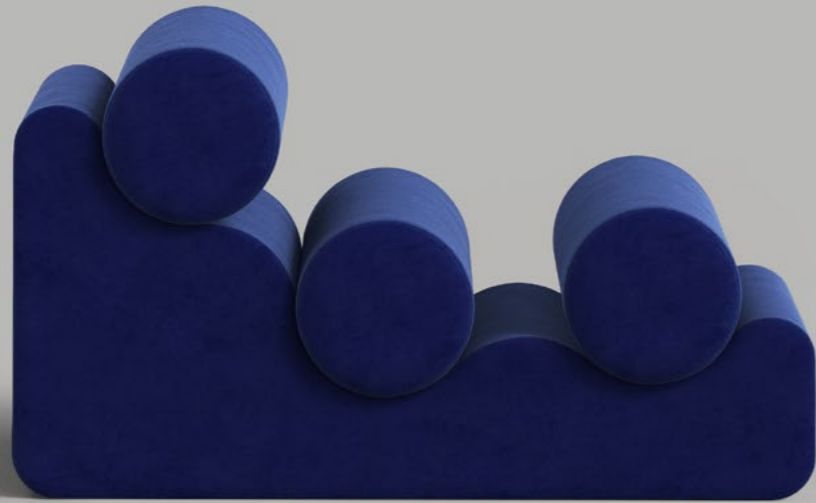

LAMP Medium		
DIMENSIONS	Height Width Depth	115 cm 15 cm 15 cm
PRICE	Solid Alabaster	2500 €

LAMP Tall		
DIMENSIONS	Height Width Depth	190 cm 20 cm 20 cm
PRICE	Solid Alabaster	4500 €

LA PEPINO SERIES

La Pepino is a collection of seating variations, built on the repeating pattern of cylindrical cushions, and supported by an organically shaped base. Every piece comes fully upholstered in customisable fabrics, and plays with the different points of contact between cushion and body.

TABLE

DIMENSIONS	Height	40 cm
	Width	40 cm
	Depth	40 cm
PRICE	Solid Alabaster	850 €

BENCH

DIMENSIONS

Lenght	140 cm
Height	46 cm
Depth	60 cm

PRICE

Plywood Base	1500 €
--------------	--------

DAYBED

DIMENSIONS

Lenght	210 cm
Height	46 cm
Width	70 cm

PRICE

Plywood Base	3000 €
--------------	--------

CHAISE Plywood Base

DIMENSIONS	Length	112 cm
	Height	60 cm
	Width	70 cm

PRICE	Plywood Base	2000 €
	Set: Chaise + Ottoman	2400 €