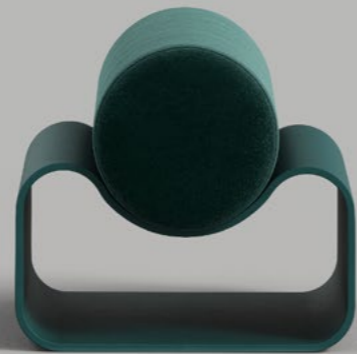

TABLE

DIMENSIONS	Height	40 cm
	Width	40 cm
	Depth	40 cm
PRICE	Solid Alabaster	850 €

BENCH

DIMENSIONS

Lenght	140 cm
Height	46 cm
Depth	60 cm

PRICE

Plywood Base	1500 €
--------------	--------

DAYBED

DIMENSIONS

Lenght	210 cm
Height	46 cm
Width	70 cm

PRICE

Plywood Base	3000 €
--------------	--------

CHAISE Plywood Base

DIMENSIONS	Length	112 cm
	Height	60 cm
	Width	70 cm

PRICE	Plywood Base	2000 €
	Set: Chaise + Ottoman	2400 €

CHAISE Metal Base

DIMENSIONS	Length	112 cm
	Height	60 cm
	Width	70 cm

PRICE	Metal Base	3600 €
	Set: Chaise + Ottoman	4500 €

CAPSULES SERIES

Capsules is a furniture series based on the evolution of the geometric form of a capsule, which consists of a cylinder with two hemispherical ends. Playing with the positive and negative space of its shape, the collection becomes an exploration of rounded and organic shapes.

OTTOMAN Plywood Base

OTTOMAN Metal Base

DIMENSIONS	Length	46 cm
	Height	46 cm
	Width	70 cm

DIMENSIONS	Length	46 cm
	Height	46 cm
	Width	70 cm

PRICE	Plywood Base	750 €
	Set: Chaise + Ottoman	2400 €

PRICE	Metal Base	1200 €
	Set: Chaise + Ottoman	4500 €