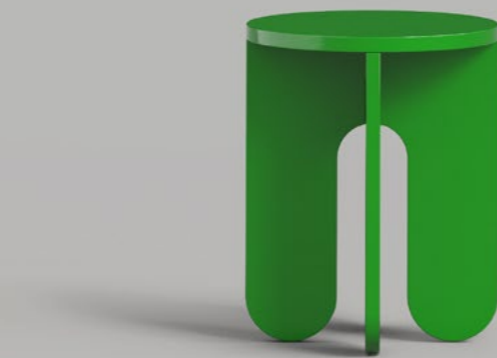

LAMP Medium		
DIMENSIONS	Height Width Depth	115 cm 15 cm 15 cm
PRICE	Solid Alabaster	2500 €

LAMP Tall		
DIMENSIONS	Height Width Depth	190 cm 20 cm 20 cm
PRICE	Solid Alabaster	4500 €

LA PEPINO SERIES

La Pepino is a collection of seating variations, built on the repeating pattern of cylindrical cushions, and supported by an organically shaped base. Every piece comes fully upholstered in customisable fabrics, and plays with the different points of contact between cushion and body.

OTTOMAN Plywood Base

OTTOMAN Metal Base

DIMENSIONS	Length	46 cm
	Height	46 cm
	Width	70 cm

DIMENSIONS	Length	46 cm
	Height	46 cm
	Width	70 cm

PRICE	Plywood Base	750 €
	Set: Chaise + Ottoman	2400 €

PRICE	Metal Base	1200 €
	Set: Chaise + Ottoman	4500 €

DIMENSIONS	Total Height	30 cm
	Diameter	60 cm
	Material Thickness	2,5 cm

DIMENSIONS	Total Height	74 cm
	Length	160 cm
	Width	80 cm
	Material Thickness	2,5 cm

PRICE	Solid Wood	1400 €
--------------	------------	--------