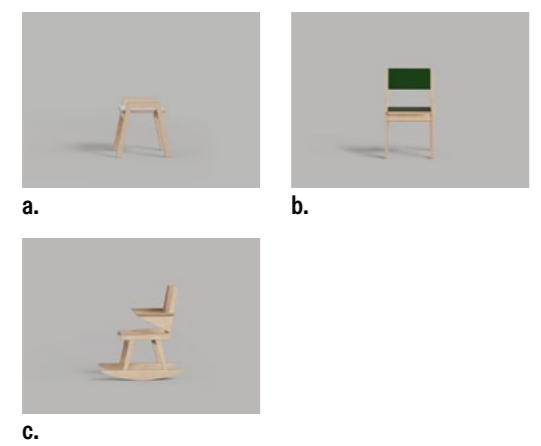

FORMICA SERIES

PRODUCTS

- a. Stool
- b. Chair
- c. Rocker