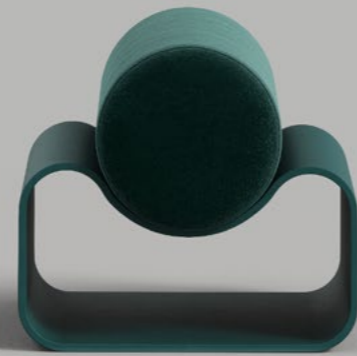

TABLE

DIMENSIONS	Height	40 cm
	Width	40 cm
	Depth	40 cm
PRICE	Solid Alabaster	850 €

BENCH

DIMENSIONS

Height	140 cm
Width	46 cm
Depth	60 cm

PRICE

Plywood Base	1500 €
--------------	--------

DAYBED

DIMENSIONS

Height	210 cm
Width	46 cm
Depth	70 cm

PRICE

Plywood Base	3000 €
--------------	--------

CHAISE Plywood Base

DIMENSIONS	Length	112 cm
	Height	60 cm
	Width	70 cm

PRICE	Plywood Base	2000 €
	Set: Chaise + Ottoman	2400 €

CHAISE Metal Base

DIMENSIONS	Length	112 cm
	Height	60 cm
	Width	70 cm

PRICE	Metal Base	3600 €
	Set: Chaise + Ottoman	4500 €

CAPSULES SERIES

Capsules is a furniture series based on the evolution of the geometric form of a capsule, which consists of a cylinder with two hemispherical ends. Playing with the positive and negative space of its shape, the collection becomes an exploration of rounded and organic shapes.

OTTOMAN Plywood Base

OTTOMAN Metal Base

DIMENSIONS	Length	46 cm
	Height	46 cm
	Width	70 cm

DIMENSIONS	Length	46 cm
	Height	46 cm
	Width	70 cm

PRICE	Plywood Base	750 €
	Set: Chaise + Ottoman	2400 €

PRICE	Metal Base	1200 €
	Set: Chaise + Ottoman	4500 €