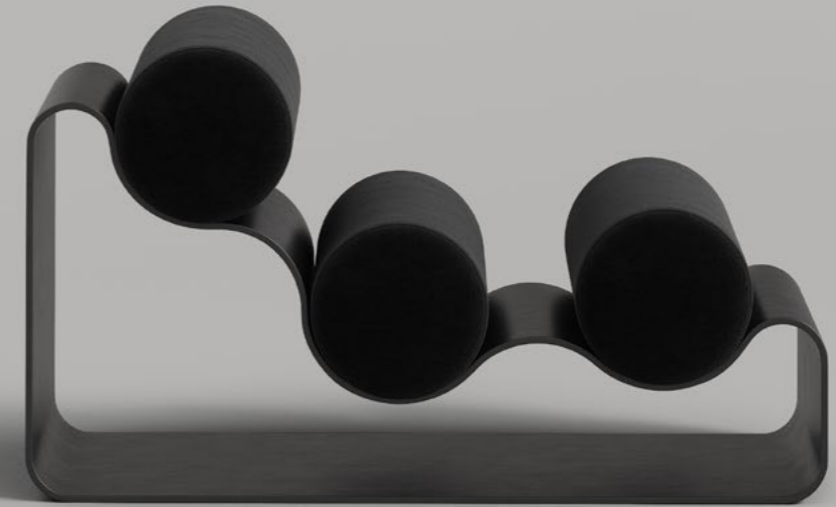

La Pepino is a collection of seating variations, built on the repeating pattern of cylindrical cushions, and supported by an organically shaped base. Every piece comes fully upholstered in customisable fabrics, and plays with the different points of contact between cushion and body.

TABLE

DIMENSIONS	Height	40 cm
	Width	40 cm
	Depth	40 cm
PRICE	Solid Alabaster	850 €

BENCH

DIMENSIONS

Height	140 cm
Width	46 cm
Depth	60 cm

PRICE

Plywood Base	1500 €
--------------	--------

DAYBED

DIMENSIONS

Height	210 cm
Width	46 cm
Depth	70 cm

PRICE

Plywood Base	3000 €
--------------	--------

CHAISE Plywood Base

DIMENSIONS	Length	112 cm
	Height	60 cm
	Width	70 cm

PRICE	Plywood Base	2000 €
	Set: Chaise + Ottoman	2400 €