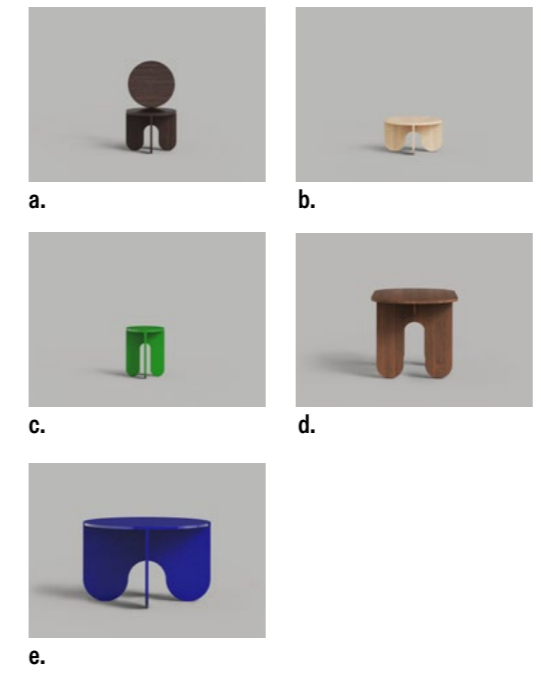

CAPSULES SERIES

PRODUCTS

- a. Lounge Chair
- b. Coffee Table
- c. Stool/Side Table
- d. Dining Table
- e. Round Dining Table