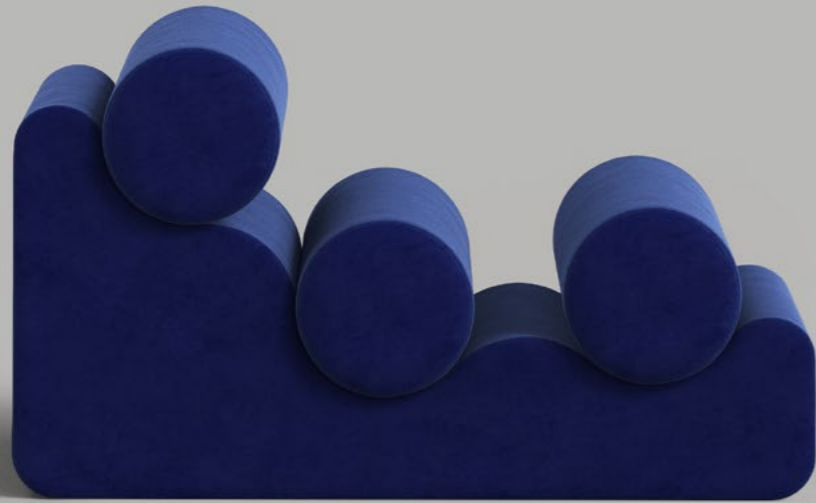

La Pepino is a collection of seating variations, built on the repeating pattern of cylindrical cushions, and supported by an organically shaped base. Every piece comes fully upholstered in customisable fabrics, and plays with the different points of contact between cushion and body.

TABLE

DIMENSIONS	Height	40 cm
	Width	40 cm
	Depth	40 cm
PRICE	Solid Alabaster	850 €

BENCH

DIMENSIONS

Height	140 cm
Width	46 cm
Depth	60 cm

PRICE

Plywood Base	1500 €
--------------	--------

DAYBED

DIMENSIONS

Height	210 cm
Width	46 cm
Depth	70 cm

PRICE

Plywood Base	3000 €
--------------	--------

CHAISE Plywood Base

DIMENSIONS	Length	112 cm
	Height	60 cm
	Width	70 cm

PRICE	Plywood Base	2000 €
	Set: Chaise + Ottoman	2400 €