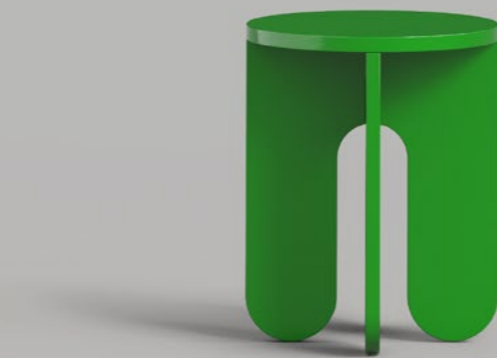

OTTOMAN Plywood Base

OTTOMAN Metal Base

DIMENSIONS	Length	46 cm
	Height	46 cm
	Width	70 cm

DIMENSIONS	Length	46 cm
	Height	46 cm
	Width	70 cm

PRICE	Plywood Base	750 €
	Set: Chaise + Ottoman	2400 €

PRICE	Metal Base	1200 €
	Set: Chaise + Ottoman	4500 €

DIMENSIONS	Total Height	30 cm
	Diameter	60 cm
	Material Thickness	2,5 cm

DIMENSIONS	Total Height	74 cm
	Length	160 cm
	Width	80 cm
	Material Thickness	2,5 cm

PRICE	Solid Wood	1400 €
--------------	------------	--------