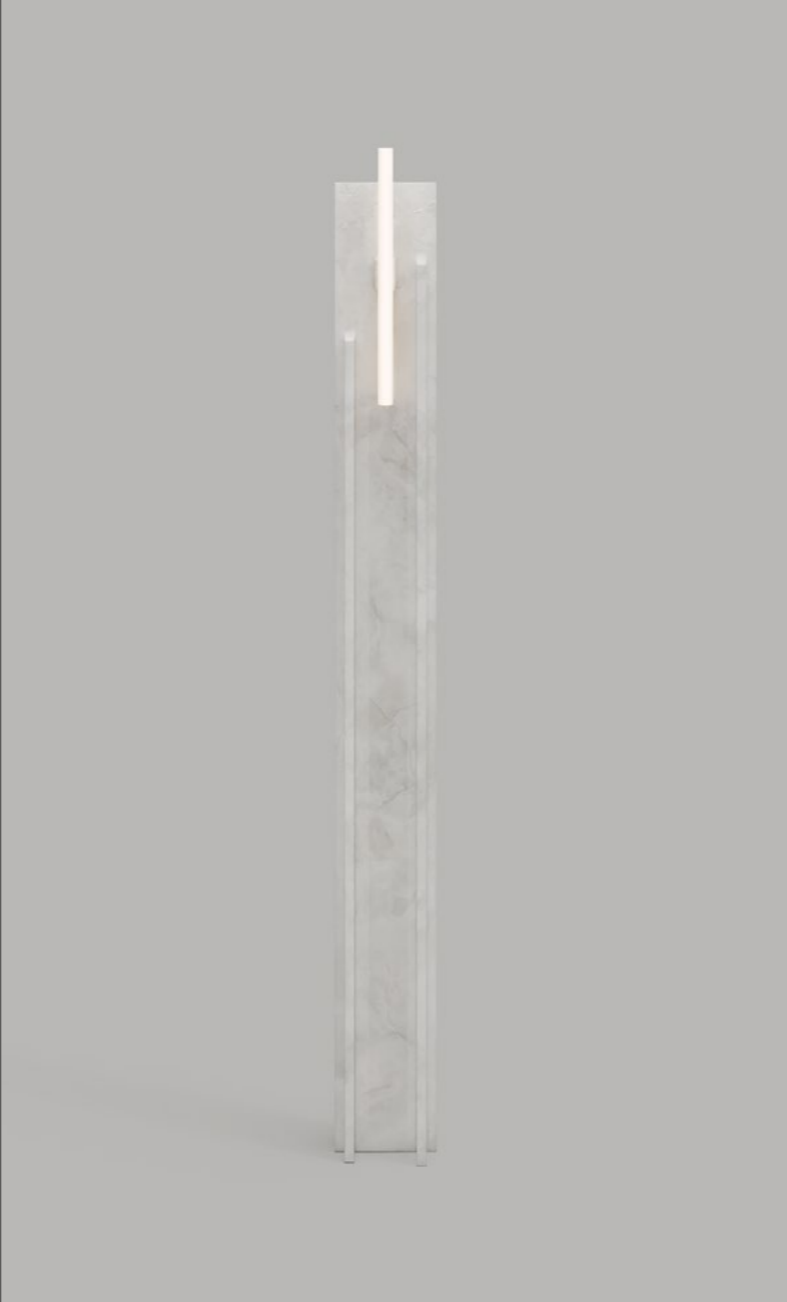

LAMP (Small)		
DIMENSIONS	Height Width Depth	40 cm 12 cm 12 cm
PRICE	Solid Alabaster	850 €

LAMP (Medium)		
DIMENSIONS	Height Width Depth	115 cm 15 cm 15 cm
PRICE	Solid Alabaster	2500 €

LAMP (Tall)		
DIMENSIONS	Height Width Depth	190 cm 20 cm 20 cm
PRICE	Solid Alabaster	4500 €