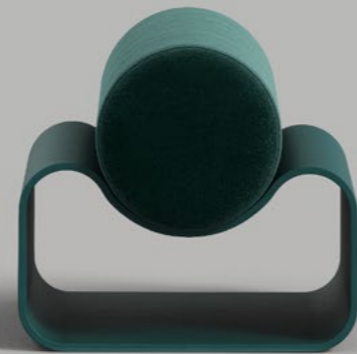

TABLE

DIMENSIONS	Height	40 cm
	Width	40 cm
	Depth	40 cm
PRICE	Solid Alabaster	950 €

BENCH

DIMENSIONS

Lenght	140 cm
Height	46 cm
Depth	60 cm

PRICE

Plywood Base	1650 €
--------------	--------

DAYBED

DIMENSIONS

Lenght	210 cm
Height	46 cm
Width	70 cm

PRICE

Plywood Base	4000 €
--------------	--------

CHAISE Plywood Base

DIMENSIONS	Length	112 cm
	Height	60 cm
	Width	70 cm

PRICE	Plywood Base	2500 €
	Set: Chaise + Ottoman	2850 €

CHAISE Metal Base

DIMENSIONS	Length	112 cm
	Height	60 cm
	Width	70 cm

PRICE	Metal Base	4000 €
	Set: Chaise + Ottoman	5000 €

CAPSULES SERIES

Capsules is a furniture series based on the evolution of the geometric form of a capsule, which consists of a cylinder with two hemispherical ends. Playing with the positive and negative space of its shape, the collection becomes an exploration of rounded and organic shapes.

OTTOMAN Plywood Base

OTTOMAN Metal Base

DIMENSIONS	Length	46 cm
	Height	46 cm
	Width	70 cm

DIMENSIONS	Length	46 cm
	Height	46 cm
	Width	70 cm

PRICE	Plywood Base	850 €
	Set: Chaise + Ottoman	2850 €

PRICE	Metal Base	1500 €
	Set: Chaise + Ottoman	5000 €