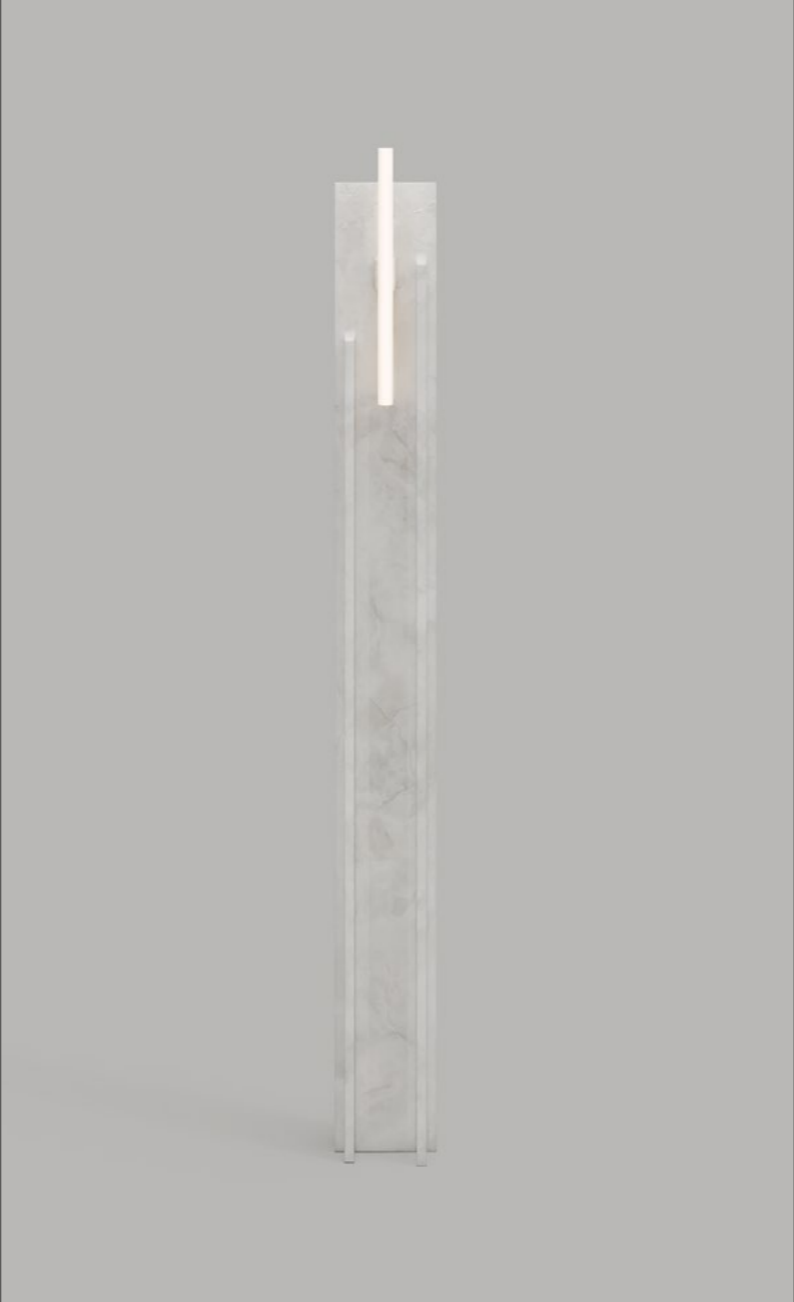

**LAMP
Small**

DIMENSIONS

Height	40 cm
Width	12 cm
Depth	12 cm

PRICE

Solid Alabaster	950 €

**LAMP
Medium**

DIMENSIONS

Height	115 cm
Width	15 cm
Depth	15 cm

PRICE

Solid Alabaster	2800 €

**LAMP
Tall**

DIMENSIONS

Height	190 cm
Width	20 cm
Depth	20 cm

PRICE

Solid Alabaster	4500 €