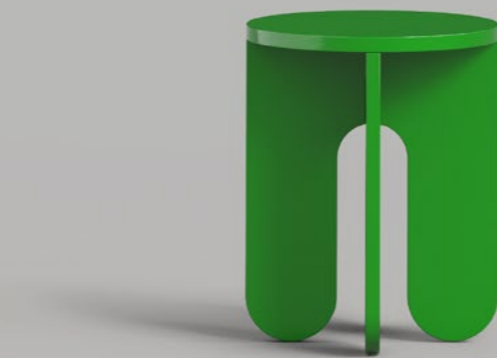

OTTOMAN Plywood Base

OTTOMAN Metal Base

DIMENSIONS	Length	46 cm
	Height	46 cm
	Width	70 cm

DIMENSIONS	Length	46 cm
	Height	46 cm
	Width	70 cm

PRICE	Plywood Base	850 €
	Set: Chaise + Ottoman	2850 €

PRICE	Metal Base	1500 €
	Set: Chaise + Ottoman	5000 €

DIMENSIONS	Total Height	30 cm
	Diameter	60 cm
	Material Thickness	2,5 cm

DIMENSIONS	Total Height	74 cm
	Length	160 cm
	Width	80 cm
	Material Thickness	2,5 cm

PRICE	Solid Wood	1800 €
--------------	------------	--------