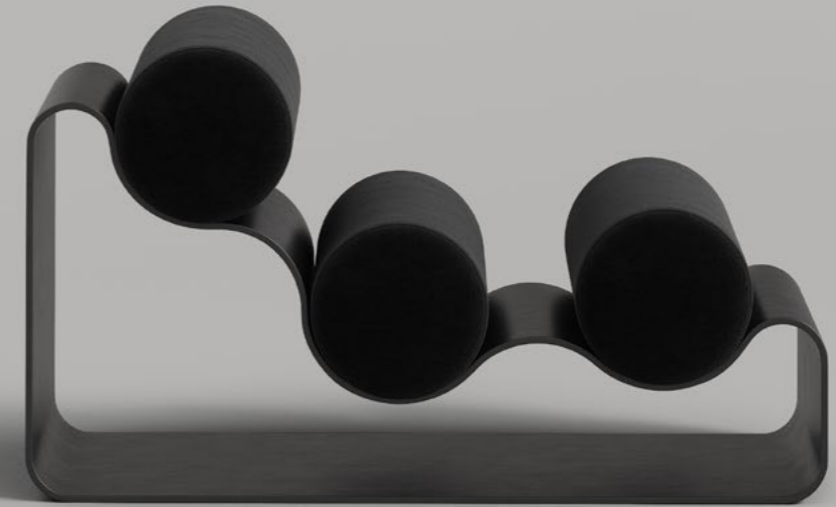

One variation of the collection (chaise and ottoman) comes with a metal base, which is visually lighter than its plywood counterpart. In this variation only the cushions are upholstered, and depending on the chosen fabric, it becomes suitable for outdoor seating.

TABLE

DIMENSIONS	Height	40 cm
	Width	40 cm
	Depth	40 cm
PRICE	Solid Alabaster	950 €

BENCH

DIMENSIONS

Lenght	140 cm
Height	46 cm
Depth	60 cm

PRICE

Plywood Base	1650 €
--------------	--------

DAYBED

DIMENSIONS

Lenght	210 cm
Height	46 cm
Width	70 cm

PRICE

Plywood Base	4000 €
--------------	--------

CHAISE Plywood Base

DIMENSIONS	Length	112 cm
	Height	60 cm
	Width	70 cm

PRICE	Plywood Base	2500 €
	Set: Chaise + Ottoman	2850 €