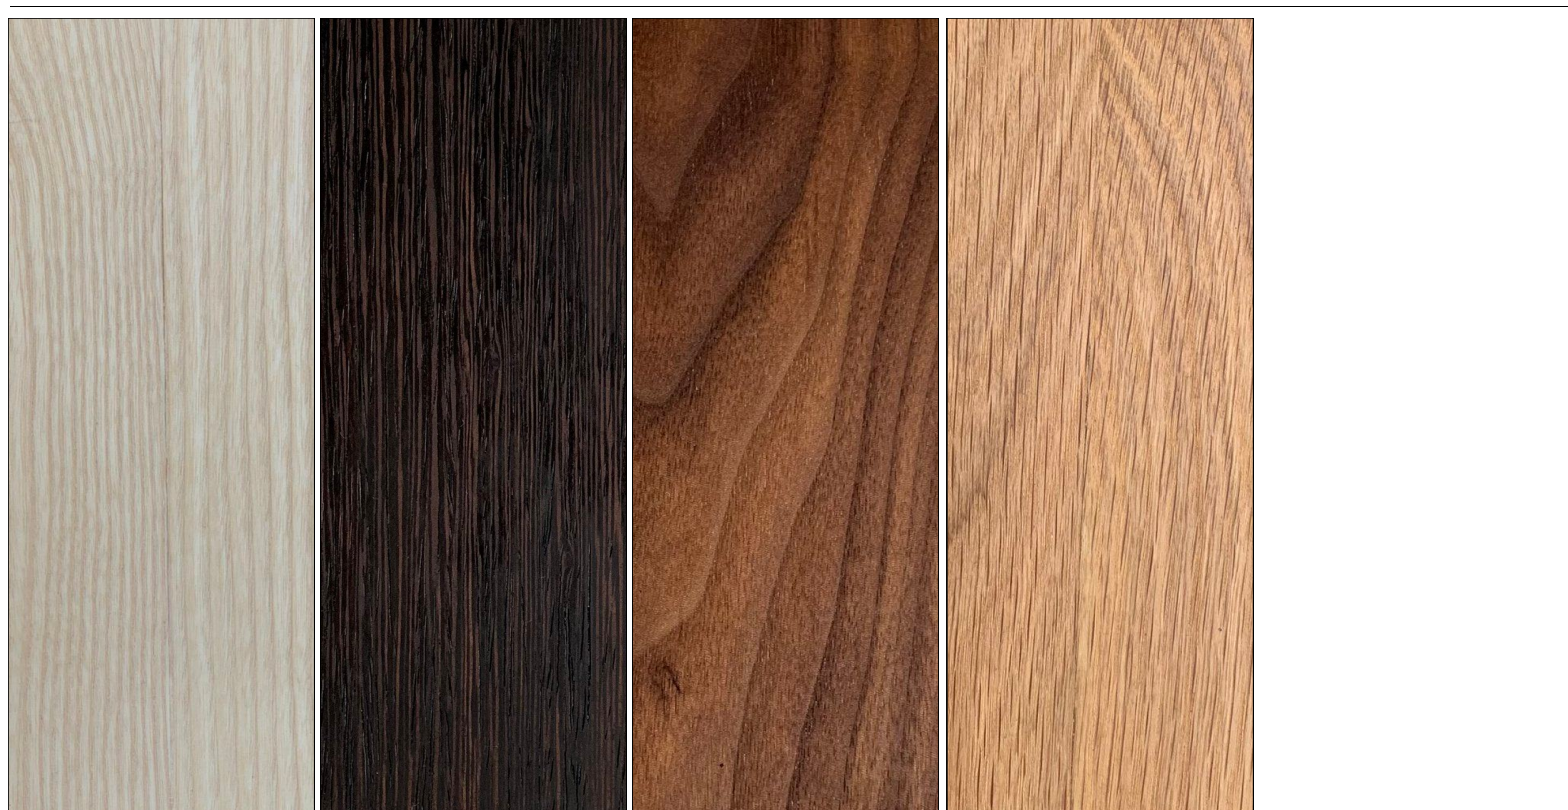

# OWL

LACQUERED MDF  
BLACK  
RAL #9005

LACQUERED MDF  
BLOOD ORANGE  
RAL #2002

LACQUERED MDF  
BLUE  
RAL #5002

LACQUERED MDF  
GREEN  
RAL #6017

LACQUERED MDF  
YELLOW  
RAL #1016

SOLID WOOD  
ASH

SOLID WOOD  
WENGUE

SOLID WOOD  
WALNUT

SOLID WOOD  
OAK